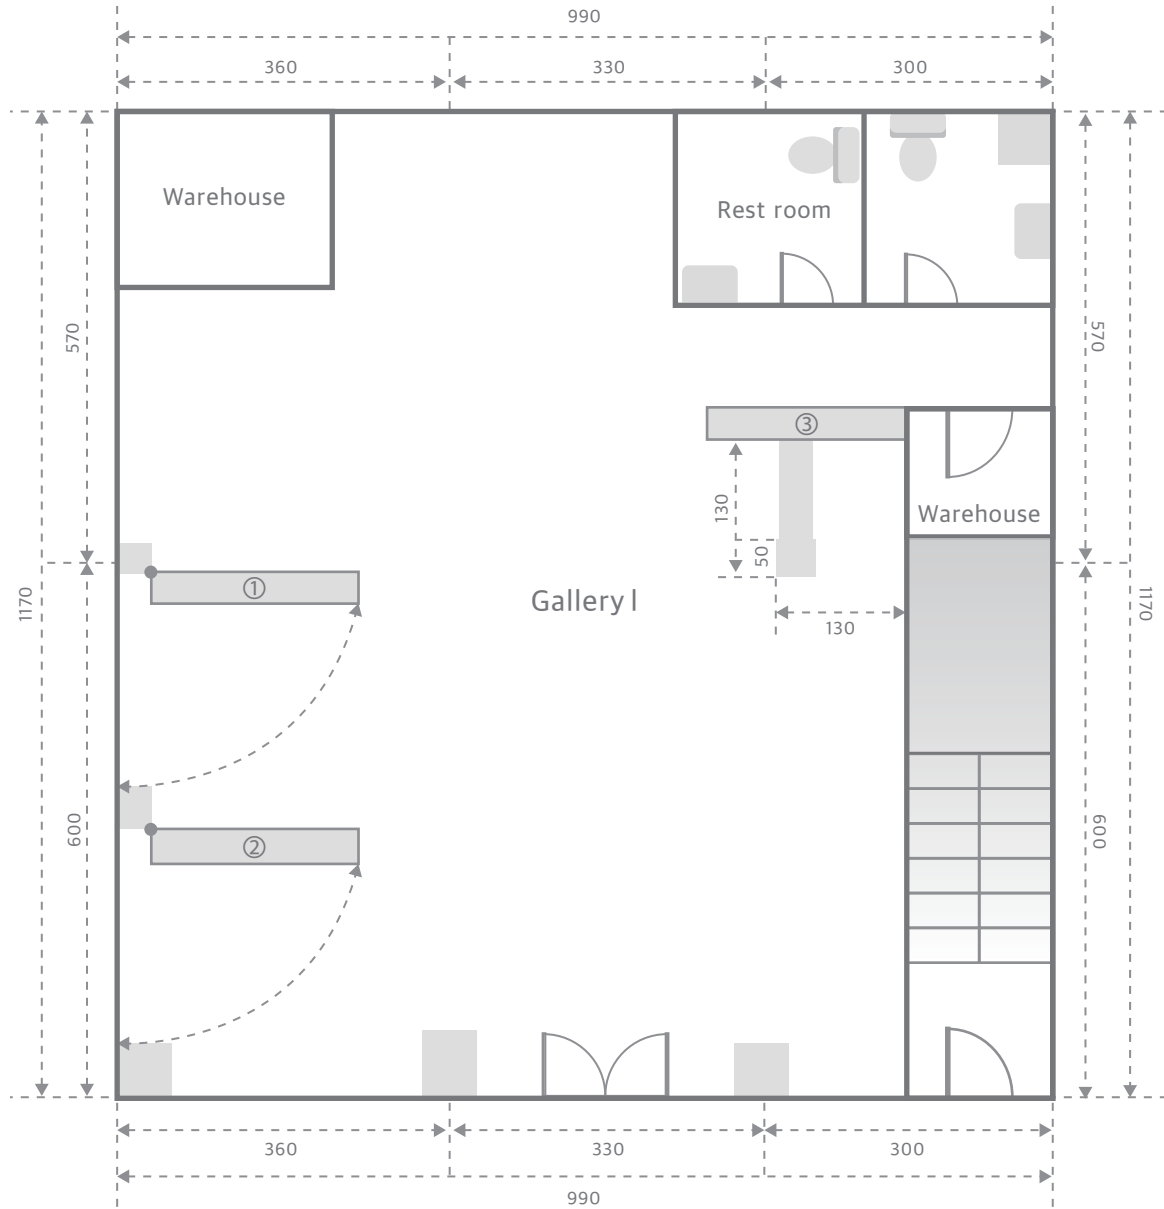

1st floor

① White Moving Wall, W.230cm x H.240cm x D.40cm

② White Moving Wall, W.230cm x H.240cm x D.40cm

③ White Wall, W.220cm x H.220cm x D.40cm